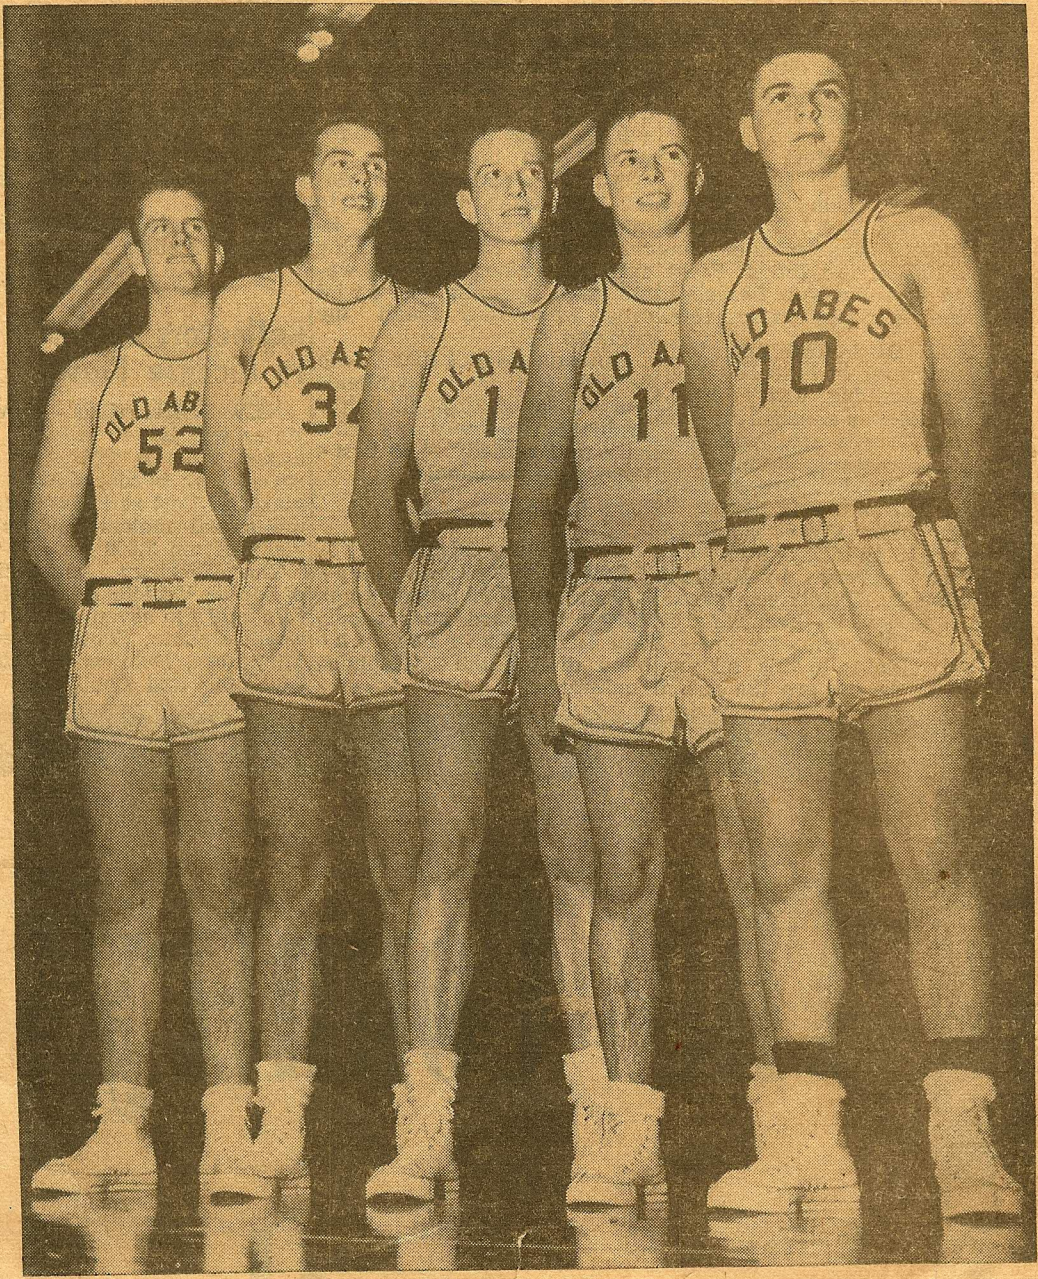

1958

ay Pits Cage Giants

THINGS ARE LOOKING UP — Probably the tallest team in Eau Claire H history will take the floor Friday night in the season's opener at the Memorial High g against equally tall Rhinelander. Abe starters, from the bottom on up, are guards J Schaaf and Captain John Coggins, forwards John Harsh and Dave Hulett and ce Tom Stelter.